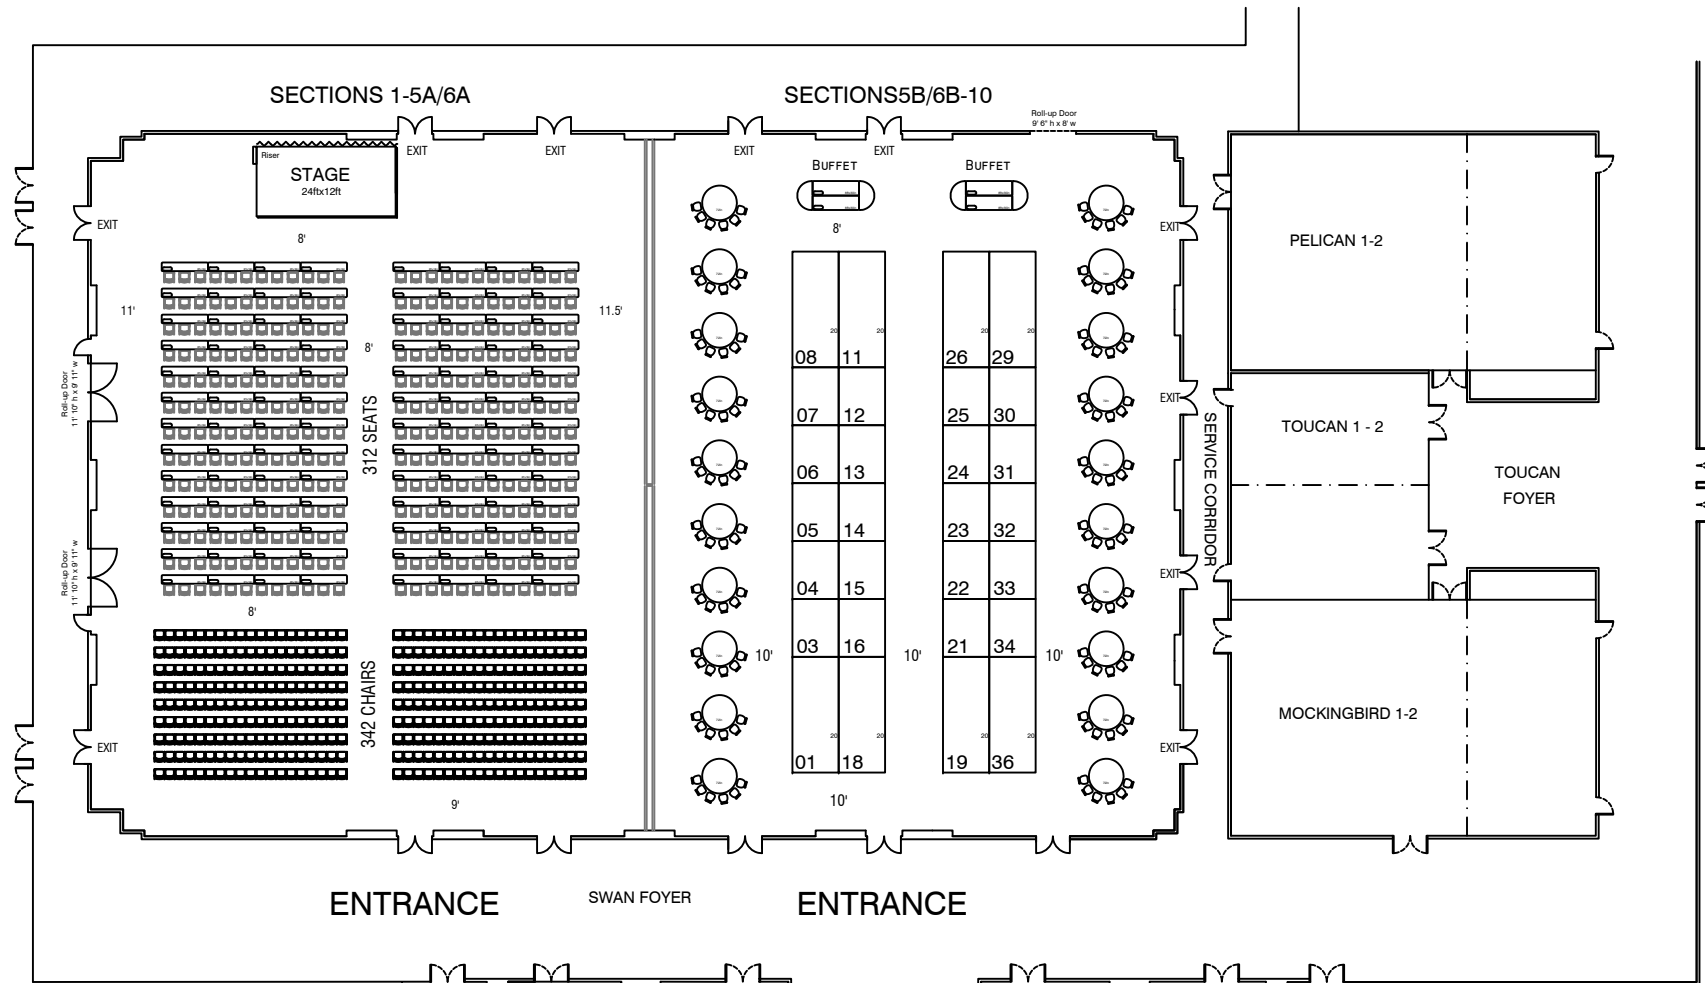

National Summit on Prescription Drug Abuse
 April 10-12, 2012
 Walt Disney World Swan Resort • Lake Buena Vista, Florida

Swan Ballroom

36-8x10 booths,
 20-72" rounds/6 chairs each
 104-8x18" tables, 654 chairs
 Ceiling height 23'
 Aisles widths as noted

CEILING HEIGHT
 22' AT AIRWALL SOFFIT
 23' AT RIGGING TRACK
 22'6" AT RIGGING POINTS

Rev. 6/29/11

Gemsevents.com

407.438.5002